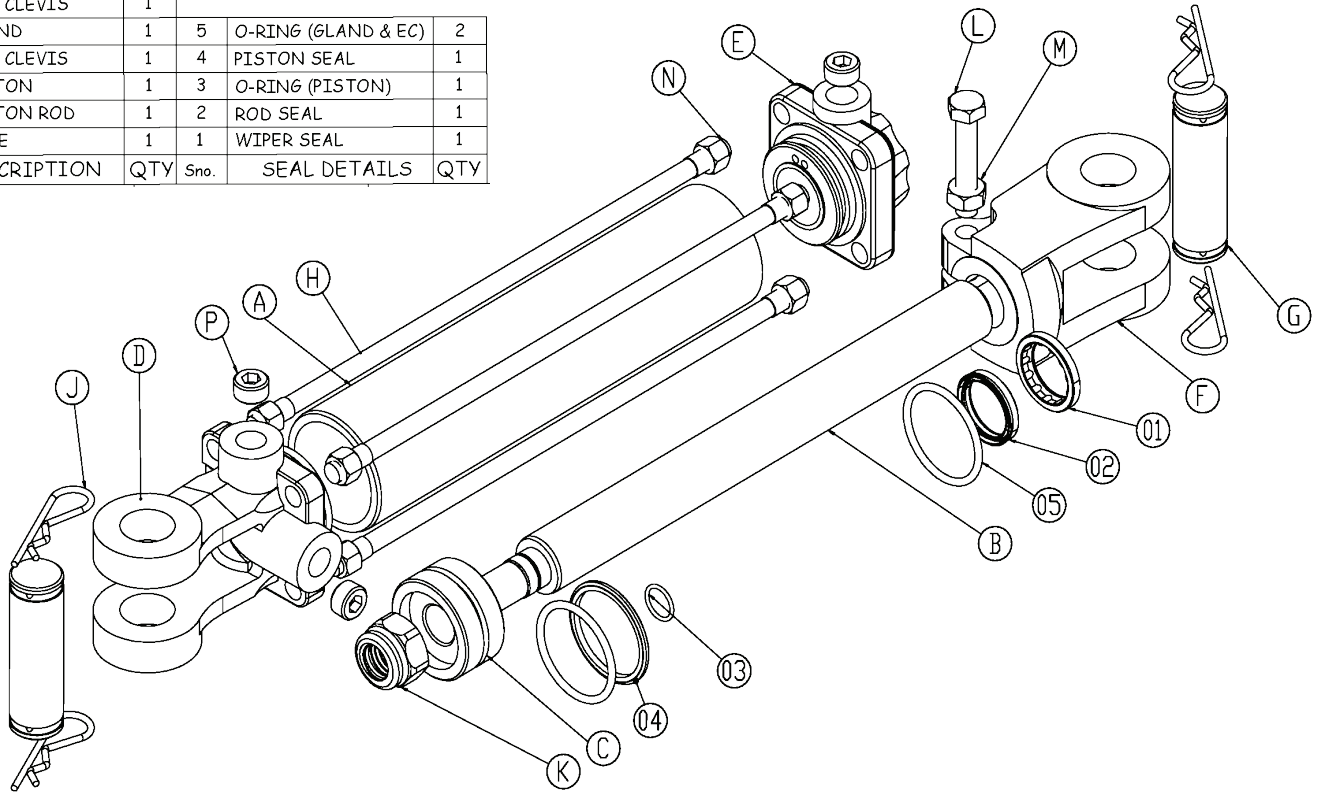

DELAN

FLUID POWER

PowerMAX
Hydraulics

PML SERIES Tie-Rod Cylinders Seal Location and Descriptions

PML 2.0" x 1.125" SEAL KITS		
Seals	Qty	Dimensions
WIPER SEAL	1	Gro ID 1.5" / 1.375" X 0.187" / 0.281" Width
ROD SEAL	1	Groove ID 1.375" X 0.275" Width
PISTON SEAL	1	ID 1.691 x 0.129 THK
GLAND 'O' RING	2	OD 2" x 1/8" THK
PISTON ROD 'O' RING	1	ID 5/8" x 1/16" THK

PML 2.5" x 1.125" SEAL KITS		
Seals	Qty	Dimensions
WIPER SEAL	1	Gro ID 1.5" / 1.375" X 0.187" / 0.281" Width
ROD SEAL	1	Groove ID 1.375" X 0.275" Width
PISTON SEAL	1	ID 2.91 x 0.129 THK
GLAND 'O' RING	2	OD 2.5" x 1/8" THK
PISTON ROD 'O' RING	1	ID 11/16" x 1/16" THK

PML 2.5" x 1.25" SEAL KITS		
Seals	Qty	Dimensions
WIPER SEAL	1	Gro ID 1.625" / 1.5" X 0.187" / 0.281" Width
ROD SEAL	1	Groove ID 1.5" X 0.275" Width
PISTON SEAL	1	ID 2.91 x 0.129 THK
GLAND 'O' RING	2	OD 2.5" x 1/8" THK
PISTON ROD 'O' RING	1	ID 11/16" x 1/16" THK

PML 4.0" x 2.0" SEAL KITS		
Seals	Qty	Dimensions
WIPER SEAL	1	Gro ID 2.5" / 2.332" X 0.25" / 0.375" Width
ROD SEAL	1	Groove ID 2.375" X 0.413" Width
PISTON SEAL	1	ID 3.462 x 0.283 THK
GLAND 'O' RING	2	OD 4" x 1/8" THK
PISTON ROD 'O' RING	1	ID 13/16" x 1/16" THK